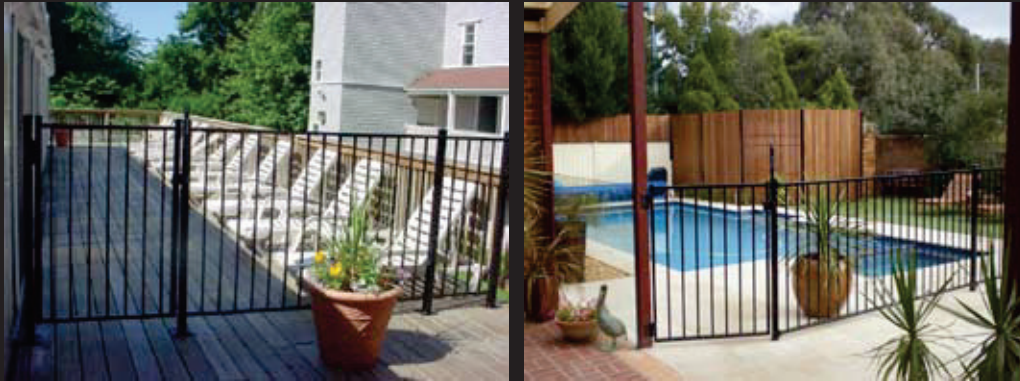

## CROSSFIRE POOL FENCING

Is your pool fence AS AS1926.1-2007? Territory Steel is proud to exclusively present Crossfire Pool Fencing. The unique aluminium crosshair extrusion creates a pool fence with far greater stiffness and protection for your family. Available in flat top and double rail, protect your family with Crossfire.